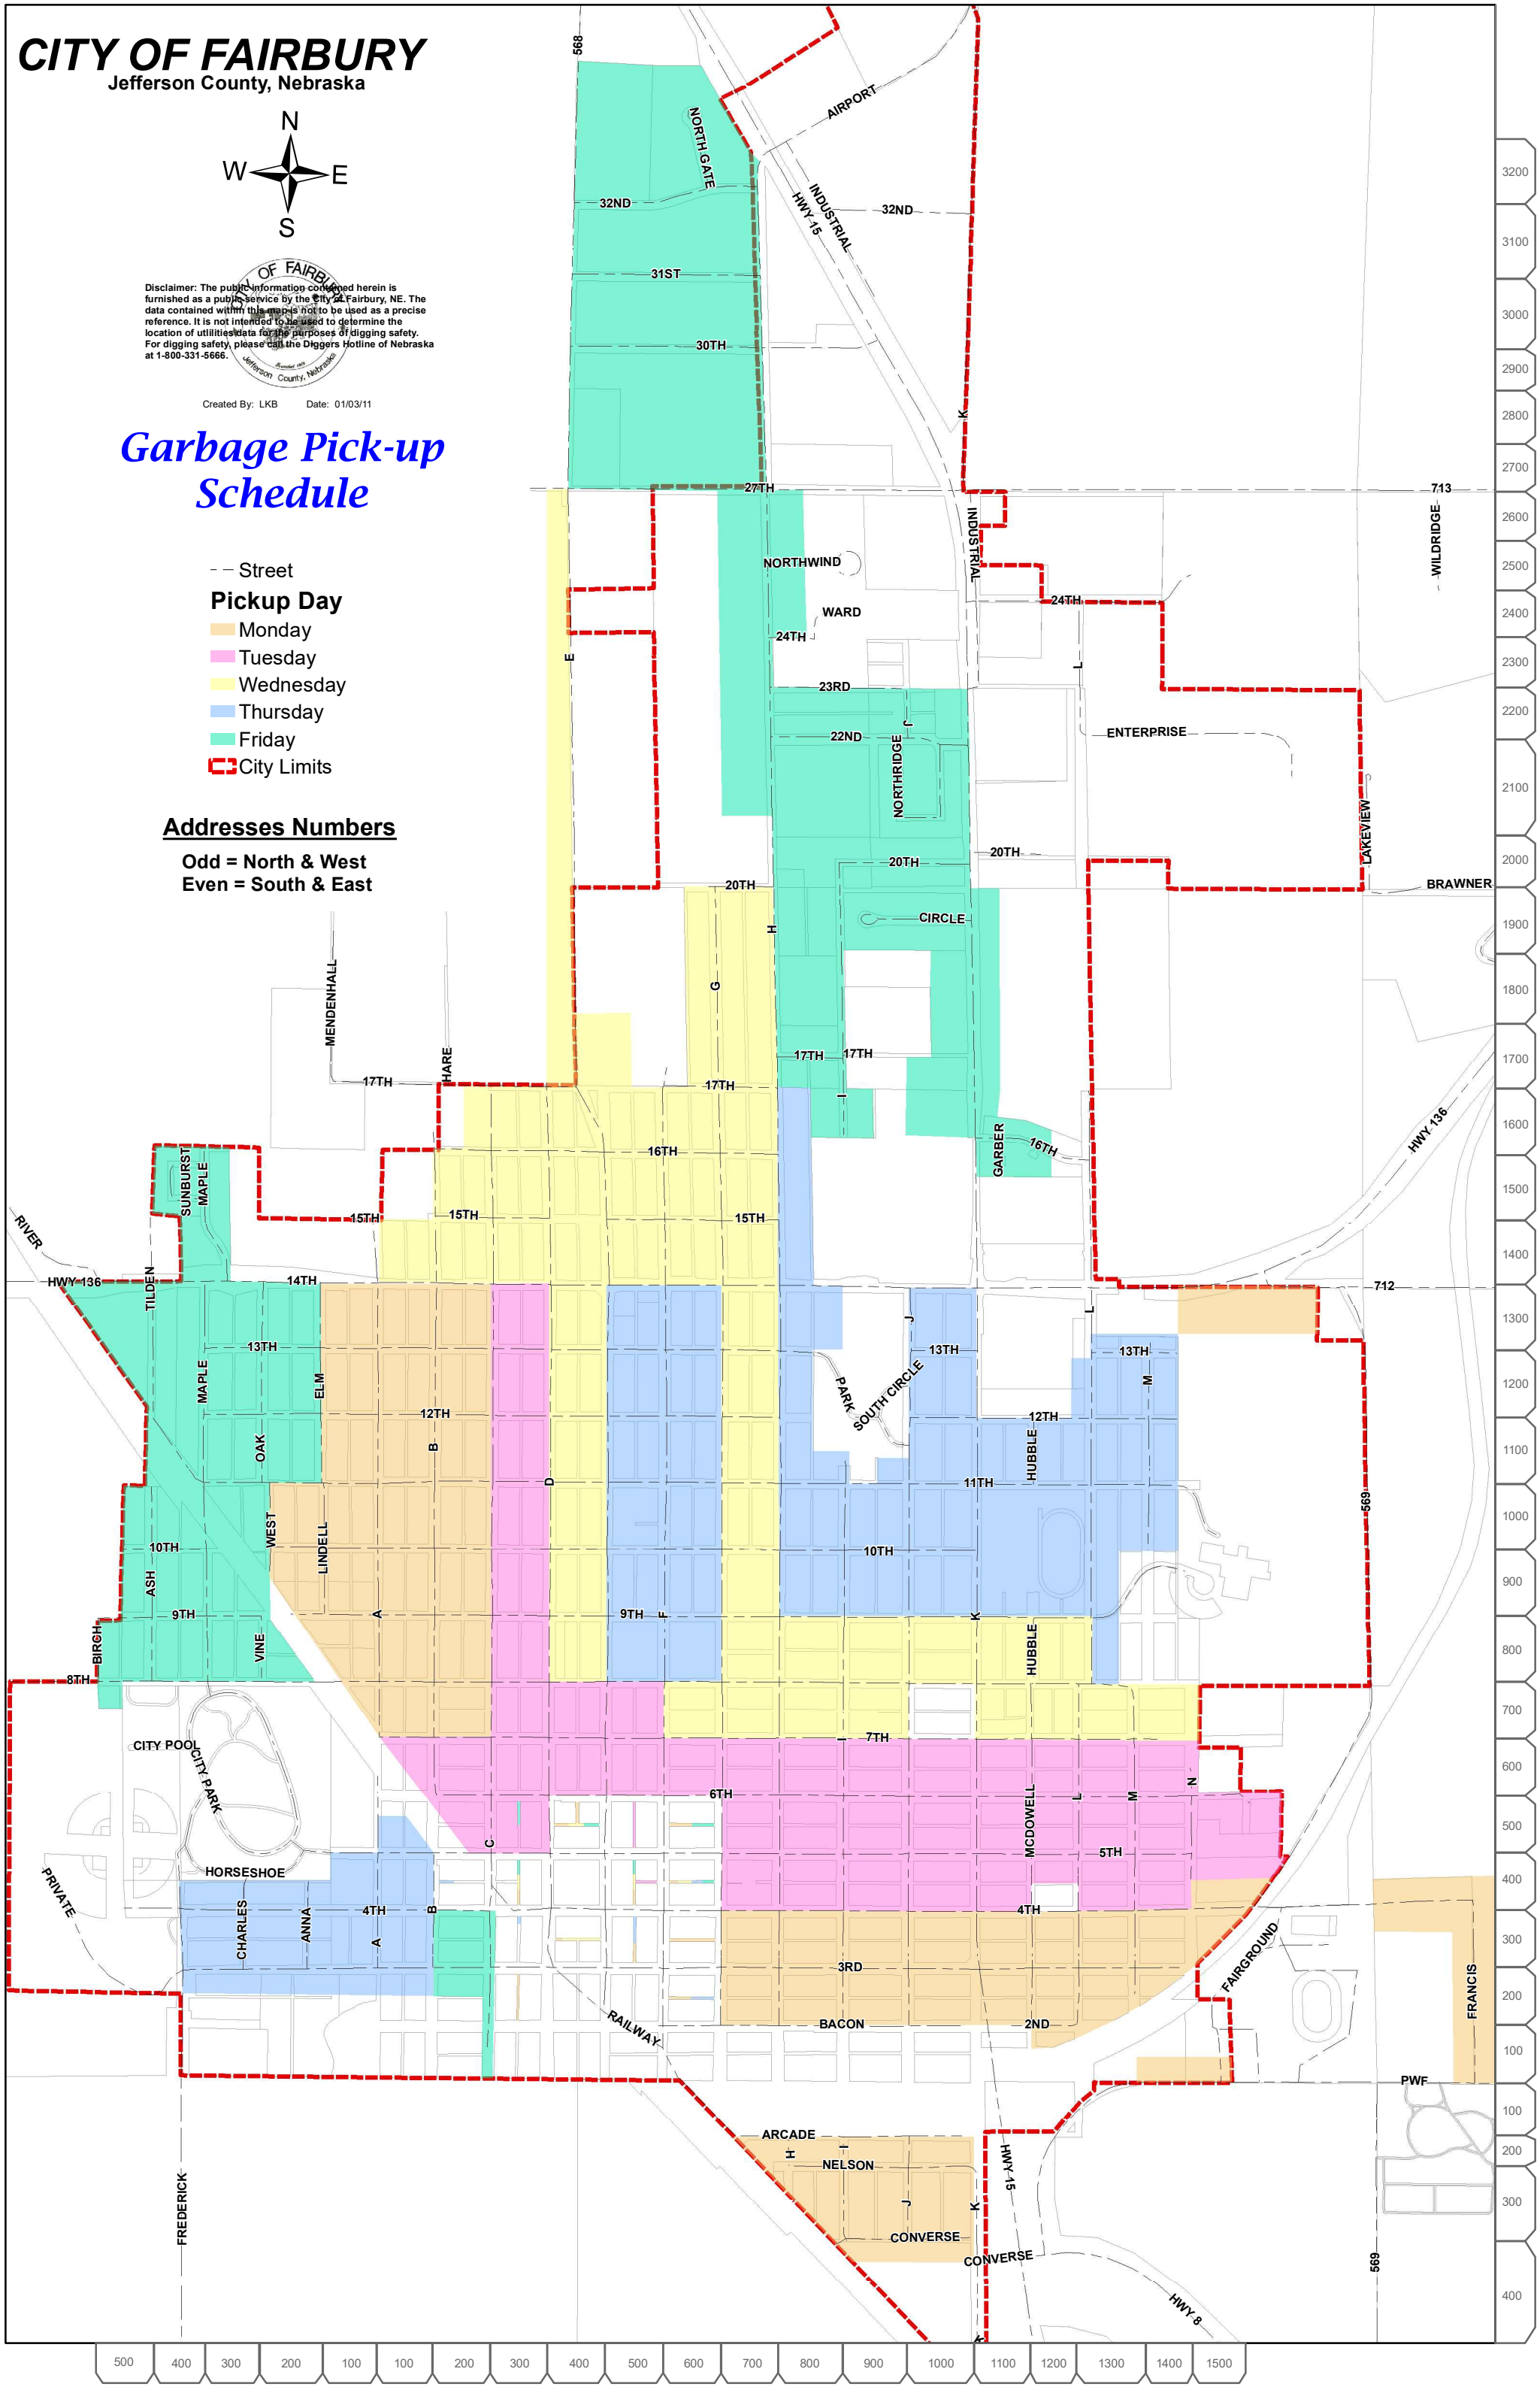

CITY OF FAIRBURY

Jefferson County, Nebraska

Created By: LKB Date: 01/03/11

Garbage Pick-up Schedule

- -- Street
- **Pickup Day**
- Monday
- Tuesday
- Wednesday
- Thursday
- Friday
- City Limits

Addresses Numbers

Odd = North & West
Even = South & East

500 400 300 200 100 100 200 300 400 500 600 700 800 900 1000 1100 1200 1300 1400 1500

3200
3100
3000
2900
2800
2700
2600
2500
2400
2300
2200
2100
2000
1900
1800
1700
1600
1500
1400
1300
1200
1100
1000
900
800
700
600
500
400
300
200
100
100
200
300
400